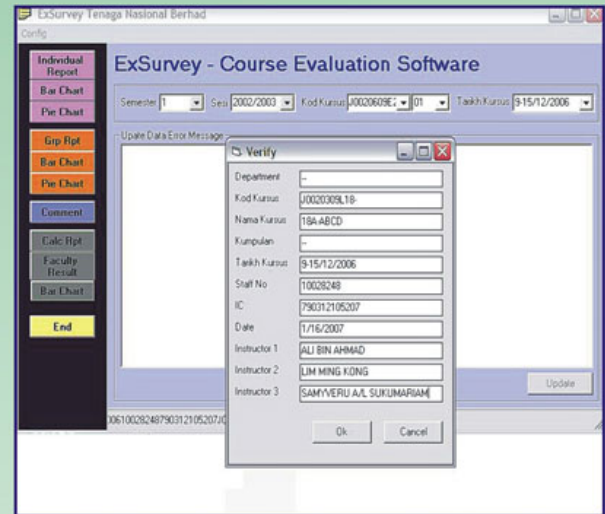

ExSurvey

Survey Analysis Software

comsysscan.com
A Malaysian Company

ExSurvey from ComsysScan gives you everything you need to analyze survey, produce report quickly and cost efficiently.

ExSurvey able to link with lecturer database and detail will be print out in the report.

Simply select the scanned file from OMR. And ExSurvey will process the report automatically.

Fast, accurate and time saving than others survey software.

ExSurvey is designed to meet researcher and education sector needs. It is a faster, more cost effective method to analyze survey by providing program customization.

Minimum Requirement

- Pentium III and above
- 64 MB RAM and above
- Hard disk with 3 MB Free
- Windows XP and above
- Windows - Compatible Printer

- Response Information
- Item Analysis / Individual Report
- Grouping Report
- Frequency Report
- Department/School Report
- Ministry Report
- Report Cover
- Letter of Comments
- Graph and Chart
- Save Report in text file
- Update to Website
- Save file for E-mail

ComsysScan Sdn Bhd (460048-H)
No. 9, Jalan 1/137B, Resource Industrial Centre,
5th Mile, Old Klang Road, 58000 Kuala Lumpur.
Tel: 603-7980 2980 Fax: 603-7980 2985
Email: comsyskl@tm.net.my
Website: www.comsysscan.com

“ Reasonable / Affordable Price ”